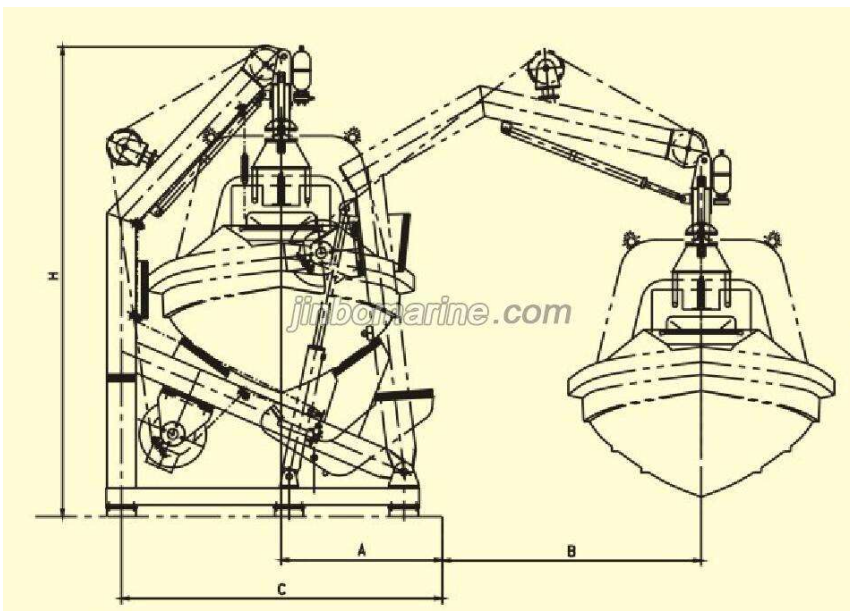

A Frame Davit

Category:	Lifeboat Davit
Standards:	SOLAS
Certificate:	CCS,BV,ABS,DNV,LR,RINA ETC.
Fob Price:	Get Latest Price Now
Place of Origin:	China

Available Type:

Hydraulic type A Frame Davit.
Electric type A Frame Davit.

Main Dimensions And Specifications:

Safe working load	Hoisting load	Hoisting speed	Lowering speed	A	B	C	H	F	Notes
30KN	30KN	≥48m/min	48~60m/min	1405	2255	2795	4096	1800	With constant tension,anti pendulum system.
30KN	30KN	≥18m/min	40~60m/min	1300	2315	2735	4282	1600	Electric winch
60KN	60KN	≥18m/min	40~60m/min	1450	3331	3612	5295	2200	Electric winch

The measurement/size may be different between the table and goods delivered, please check with us when order placed.